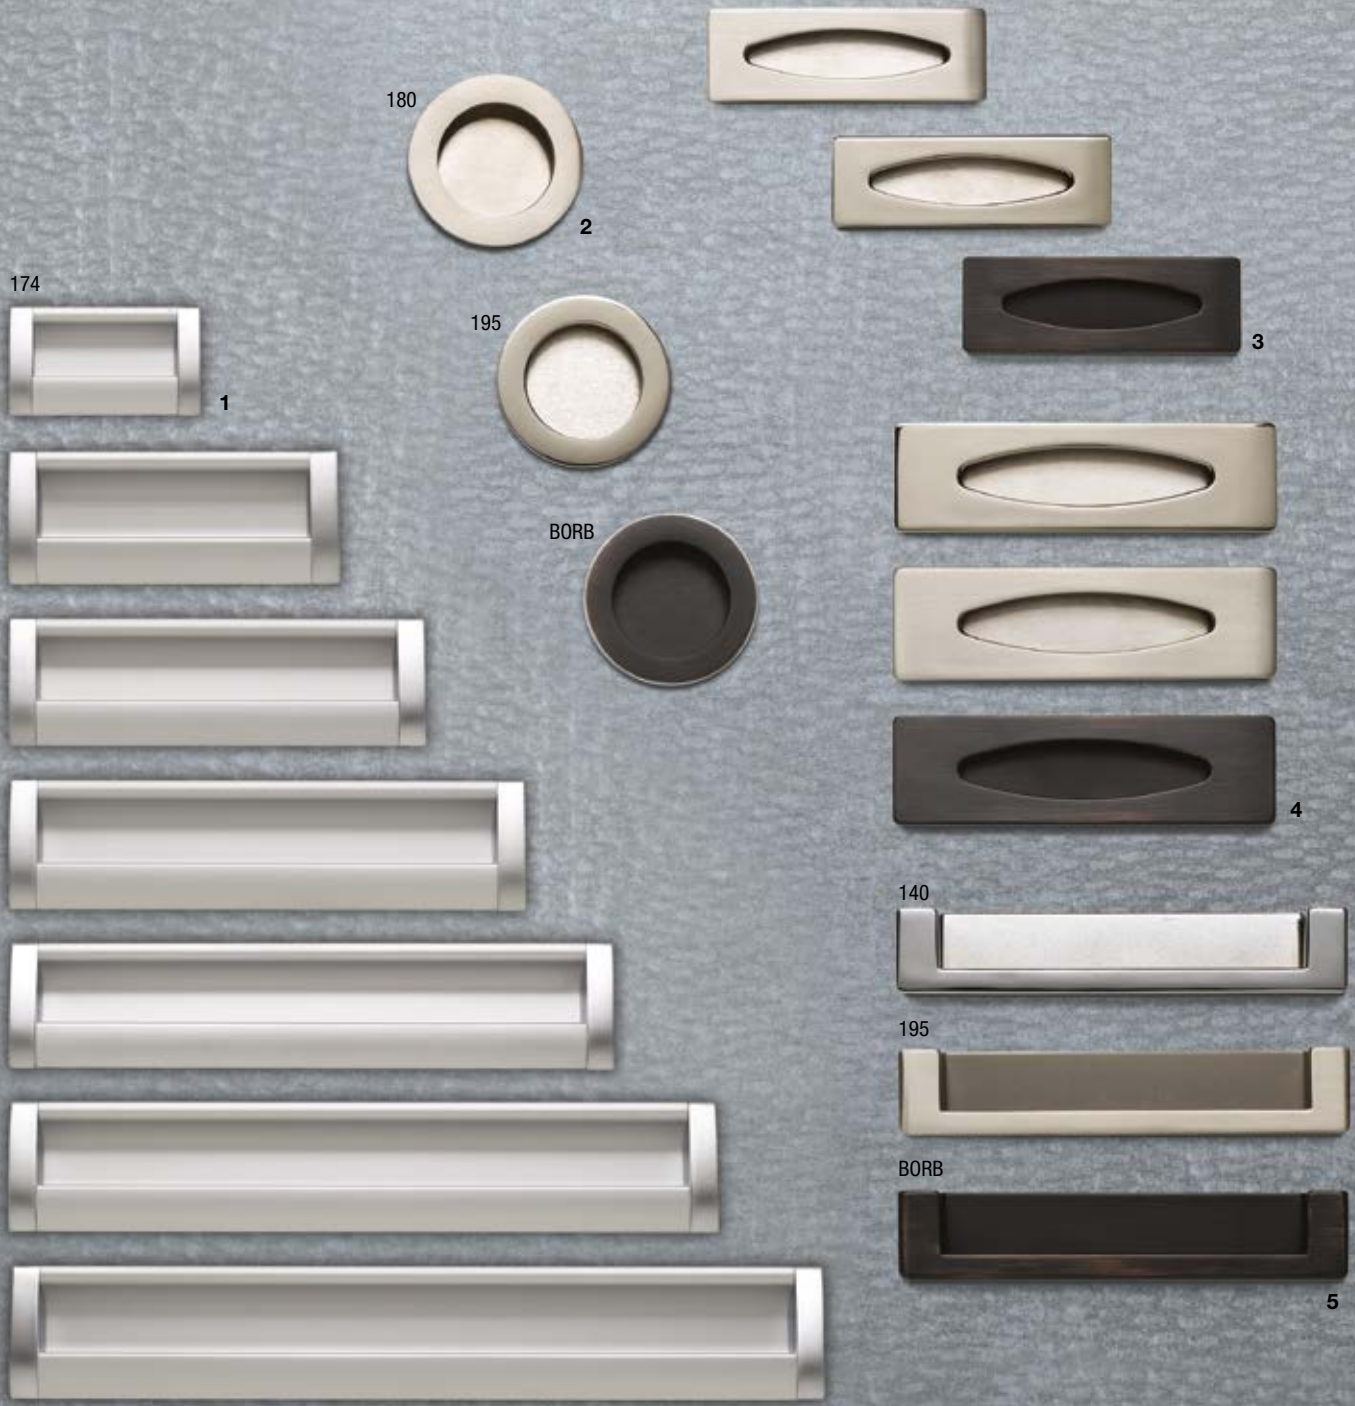

REF. NO.	COLOR FINISH	MATERIAL DESCRIPTION	DIMENSION C.C. / Ø	DRILL HOLE SIZE (L x W x D)		SCREW NAIL
				METRIC	IMPERIAL	
1	31007564 174, 900	Aluminum	64mm c.c.	77 x 44 x 11mm	3" x 1 3/4" x 7/16"	M4
	31007596 174	Aluminum	96mm c.c.	109 x 44 x 11mm	4 9/32" x 1 3/4" x 7/16"	M4
	310075128 174	Aluminum	128mm c.c.	141 x 44 x 11mm	5 9/16" x 1 3/4" x 7/16"	M4
	310075160 174, 900	Aluminum	160mm c.c.	173 x 44 x 11mm	6 13/16" x 1 3/4" x 7/16"	M4
	310075192 174	Aluminum	192mm c.c.	205 x 44 x 11mm	8 1/16" x 1 3/4" x 7/16"	M4
	310075224 174	Aluminum	224mm c.c.	237 x 44 x 11mm	9 11/32" x 1 3/4" x 7/16"	M4
	310075256 174	Aluminum	256mm c.c.	269 x 44 x 11mm	10 19/32" x 1 3/4" x 7/16"	M4

REF. NO.	COLOR FINISH	MATERIAL DESCRIPTION	DIMENSION C.C. / Ø	DRILL HOLE SIZE (L x W x D)		SCREW NAIL
				METRIC	IMPERIAL	
2	BP72260 BORB, 180, 195	Metal	Ø 60mm	60 x 13mm	2 3/8" x 1/2"	Recessed and glue
3	BP87076 BORB, 180, 195	Metal	76mm c.c.	92 x 32 x 10mm	3 5/8" x 1 1/4" x 13/32"	8/32
4	BP87096 BORB, 180, 195	Metal	96mm c.c.	128 x 37 x 10mm	5 1/32" x 1 15/32" x 13/32"	8/32
5	BP897128 BORB, 140, 195, 900	Metal	128mm c.c.	150 x 29 x 15mm	5 29/32" x 1 1/8" x 19/32"	8/32

Legend: L= Length W= Width D= Depth