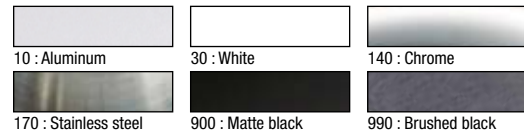

COLOR / FINISH

*LED tape lights and power supplies are sold separately.
24 V power supply 502406 (6 W), 62415 (15 W), 52430 (30 W) or 52475 (75 W)