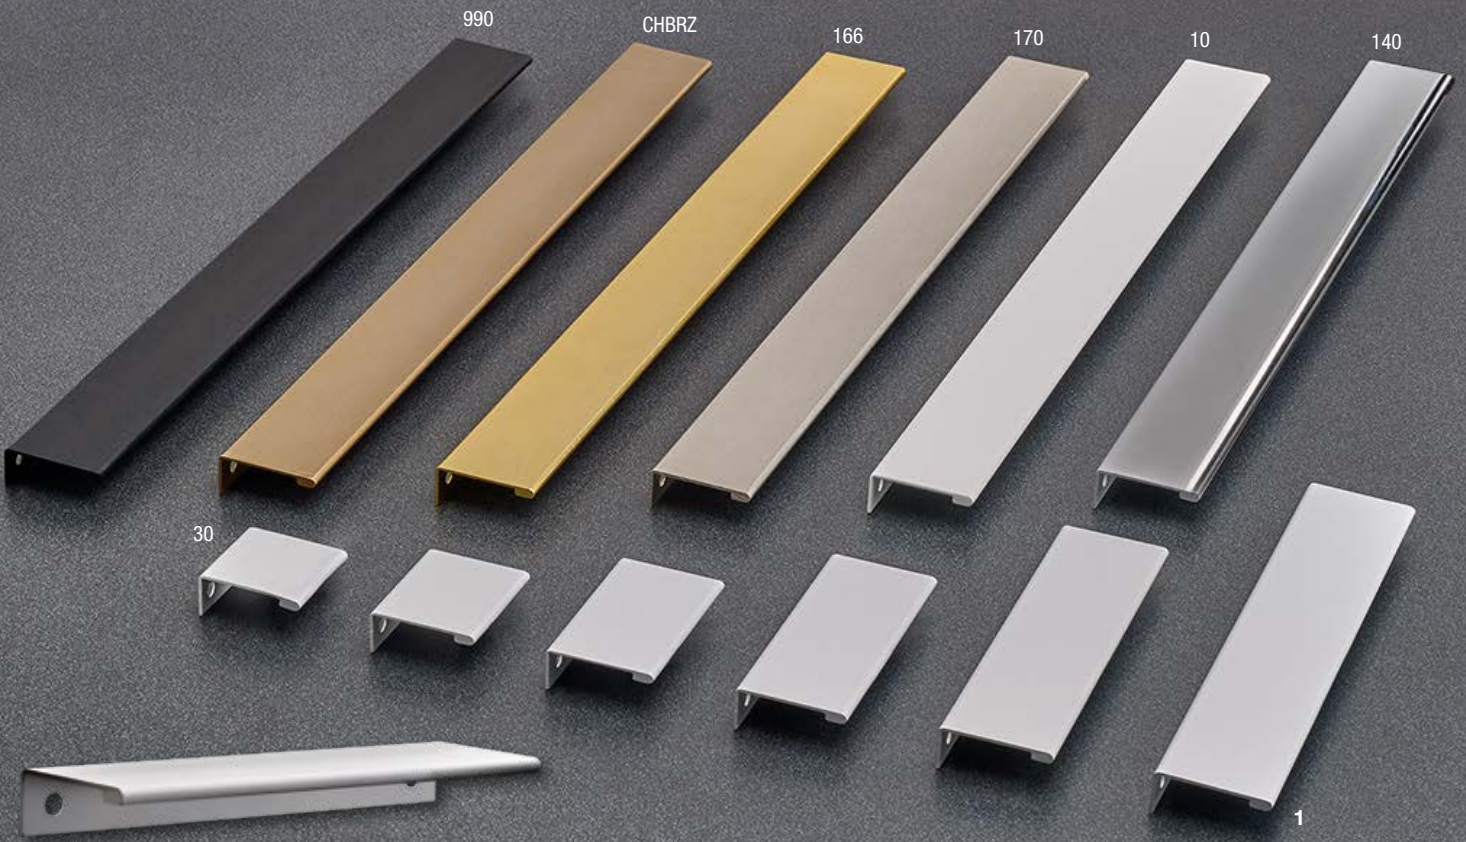

*Handle which complies with Americans with Disabilities Act (ADA) requirements.

REF. NO.	COLOR FINISH	MATERIAL DESCRIPTION	DIMENSION C.C. / Ø	OVERALL DIMENSION (L x P) METRIC	OVERALL DIMENSION (L x P) IMPERIAL	SCREW NAIL
1 BP989825	CHBRZ, 10, 30, 140, 166, 170, 990	Aluminum	25mm c.c.	40 x 42mm	1 9/16" x 1 5/8"	Wood screw
BP989833	CHBRZ, 10, 30, 140, 166, 170, 990	Aluminum	33mm c.c.	50 x 42mm	1 31/32" x 1 5/8"	Wood screw
BP989850	CHBRZ, 10, 30, 140, 166, 170, 990	Aluminum	50mm c.c.	70 x 42mm	2 3/4" x 1 5/8"	Wood screw
BP989880	CHBRZ, 10, 30, 140, 166, 170, 990	Aluminum	80mm c.c.	100 x 42mm	3 15/16" x 1 5/8"	Wood screw
BP9898128	CHBRZ, 10, 30, 140, 166, 170, 990	Aluminum	128mm c.c.	148 x 42mm	5 13/16" x 1 5/8"	Wood screw
BP9898192	CHBRZ, 10, 30, 140, 166, 170, 990	Aluminum	192mm c.c.	212 x 42mm	8 11/32" x 1 5/8"	Wood screw
BP9898416	CHBRZ, 10, 30, 140, 166, 170, 990	Aluminum	*192/416mm c.c.	436 x 42mm	17 3/16" x 1 5/8"	Wood screw

REF. NO.	COLOR FINISH	MATERIAL DESCRIPTION	DIMENSION C.C. / Ø	OVERALL DIMENSION (L x P) METRIC	OVERALL DIMENSION (L x P) IMPERIAL	SCREW NAIL
2 BP9595192*	CHBRZ, 170, 990	Aluminum	192mm c.c.	212 X 50mm	8 3/8" x 2"	Wood screw
BP9595128*	CHBRZ, 170, 990	Aluminum	128mm c.c.	148 x 50mm	5 13/16" x 2"	Wood screw
3 BP969625	CHBRZ, 10, 30, 140, 166, 170, 990	Aluminum	25mm c.c.	40 X 44mm	1 9/16" x 1 3/4"	Wood screw
BP969650	CHBRZ, 10, 30, 140, 166, 170, 990	Aluminum	50mm c.c.	70 x 44mm	2 3/4" x 1 3/4"	Wood screw
BP9696128	CHBRZ, 10, 30, 140, 166, 170, 990	Aluminum	128mm c.c.	148 x 44mm	5 13/16" x 1 3/4"	Wood screw
BP9696192	CHBRZ, 10, 30, 140, 166, 170, 990	Aluminum	192mm c.c.	212 x 44mm	8 3/8" x 1 3/4"	Wood screw
BP9696416	CHBRZ, 10, 30, 140, 166, 170, 990	Aluminum	*192/416mm c.c.	436 x 44mm	17 3/16" x 1 3/4"	Wood screw

*Multiple center to center.