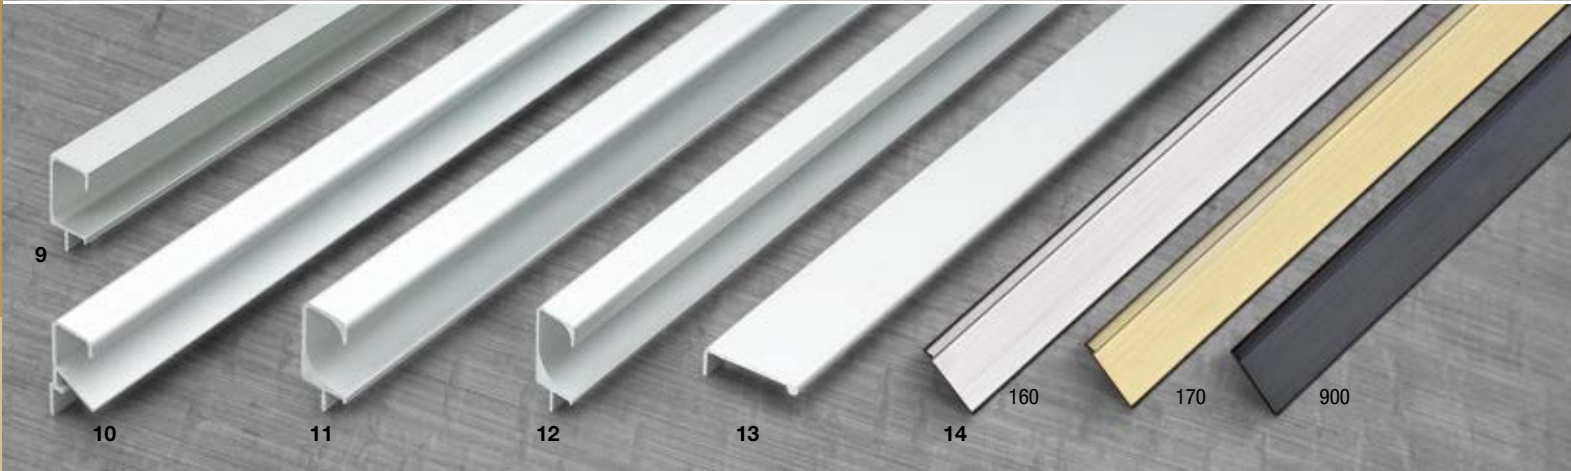

COLOR / FINISH

Assembly accessories for C- and L-shape profiles

BP7001010
Assembly clips

70010999
Assembly brackets

1

2

3

4