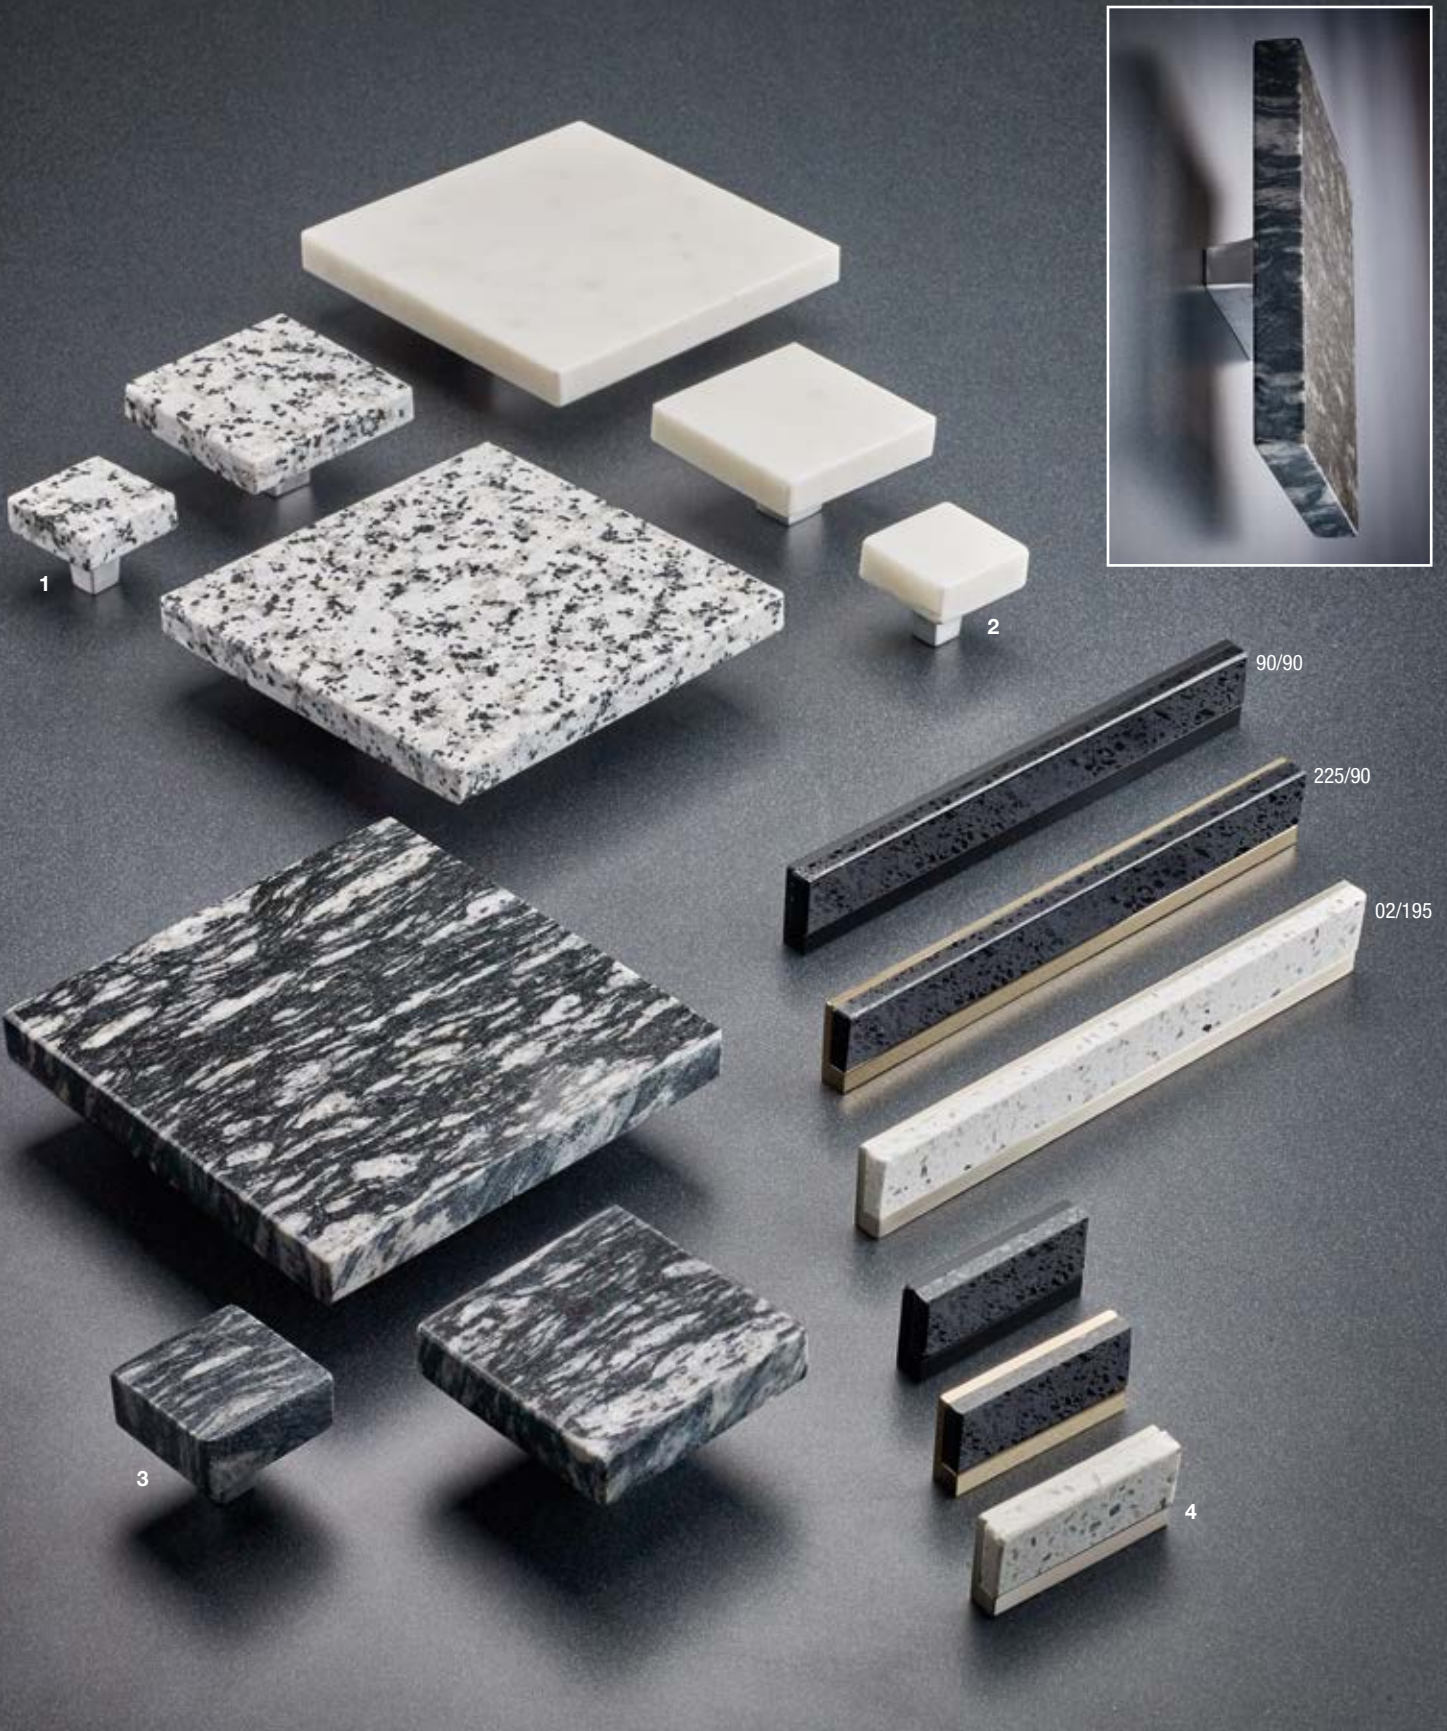

REF. NO.	COLOR FINISH	MATERIAL DESCRIPTION	DIMENSION C.C. / Ø	OVERALL DIMENSION (L x P) METRIC	OVERALL DIMENSION (L x P) IMPERIAL	SCREW NAIL
1	BP636040TZ	BAR Terrazzo/metal	12mm c.c.	40 x 40mm	1 9/16" x 1 9/16"	8/32
	BP636075TZ	BAR Terrazzo/metal	32mm c.c.	75 x 40mm	2 15/16" x 1 9/16"	8/32
	BP6360150TZ	BAR Terrazzo/metal	78mm c.c.	150 x 40mm	5 15/16" x 1 9/16"	8/32
2	BP637040MB	COM Marble/metal	12mm c.c.	40 x 40mm	1 9/16" x 1 9/16"	8/32
	BP637075MB	COM Marble/metal	32mm c.c.	75 x 40mm	2 15/16" x 1 9/16"	8/32
	BP6370150MB	COM Marble/metal	78mm c.c.	150 x 40mm	5 15/16" x 1 9/16"	8/32

REF. NO.	COLOR FINISH	MATERIAL DESCRIPTION	DIMENSION C.C. / Ø	OVERALL DIMENSION (L x P) METRIC	OVERALL DIMENSION (L x P) IMPERIAL	SCREW NAIL
3	BP636540TZ	TUR Terrazzo/metal	12mm c.c.	40 x 40mm	1 9/16" x 1 9/16"	8/32
	BP636575TZ	TUR Terrazzo/metal	32mm c.c.	75 x 40mm	2 15/16" x 1 9/16"	8/32
	BP6365150TZ	TUR Terrazzo/metal	78mm c.c.	150 x 40mm	5 15/16" x 1 9/16"	8/32
4	431548	02/195, 90/90, 225/90 Terrazzo/metal	48mm c.c.	62 x 10mm	2 7/16" x 3/8"	M4
	4315192	02/195, 90/90, 225/90 Terrazzo/metal	192mm c.c.	206 x 10mm	8 1/8" x 3/8"	M4