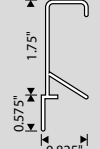

10

REF. NO.	COLOR FINISH	MATERIAL DESCRIPTION	PANEL THICKNESS	OVERALL DIMENSION (L) METRIC	OVERALL DIMENSION (L) IMPERIAL
1	320112 10, 170	Aluminum	5/8" (16mm)	3657mm	12'
	320212 10	Aluminum	3/4" (19mm)	3657mm	12'
2	320012 10, 170	Aluminum	5/8" (16mm)	3657mm	12'
	319912 10, 170	Aluminum	3/4" (19mm)	3657mm	12'
3	415212 10	Aluminum	3/4" (19mm) to 13/16" (21mm)	3657mm	12'
4	314912 10	Aluminum	3/4" (19mm)	3657mm	12'
5	318812 10, 140, 170	Aluminum	5/8" (16mm)	3657mm	12'
	318912 10, 140, 170	Aluminum	3/4" (19mm)	3657mm	12'
6	329112 10, 140, 170	Aluminum	3/4" (19mm)	3657mm	12'
7	318712 10, 170	Aluminum	3/4" (19mm)	3657mm	12'

REF. NO.	COLOR FINISH	MATERIAL DESCRIPTION	PANEL THICKNESS	OVERALL DIMENSION (L) METRIC	OVERALL DIMENSION (L) IMPERIAL
8	329012 10, 170	Aluminum	5/8" (16mm)	3657mm	12'
9	318112 10	Aluminum	5/8" (16mm)	3657mm	12'
	318108 10	Aluminum	5/8" (16mm)	2438mm	8'
10	317912 10	Aluminum	3/4" (19mm)	3657mm	12'
	DP46LBL	Aluminum	3/4" (19mm)	1828mm	6'
11	318312 10, 140	Aluminum	3/4" (19mm)	3657mm	12'
	318308 10	Aluminum	3/4" (19mm)	2438mm	8'
12	318412 10	Aluminum	5/8" (16mm)	3657mm	12'
	318408 10	Aluminum	5/8" (16mm)	2438mm	8'
13	318612 10, 170	Aluminum	5/8" (16mm) to 3/4" (19mm)	3657mm	12'
	318608 10, 170	Aluminum	5/8" (16mm) to 3/4" (19mm)	2438mm	8'
14	70064615 160, 170, 900	Aluminum	3/4" (19mm)	381mm	15"
	70064630 160, 170, 900	Aluminum	3/4" (19mm)	762mm	30"
	70064696 160, 170, 900	Aluminum	3/4" (19mm)	2438mm	96"