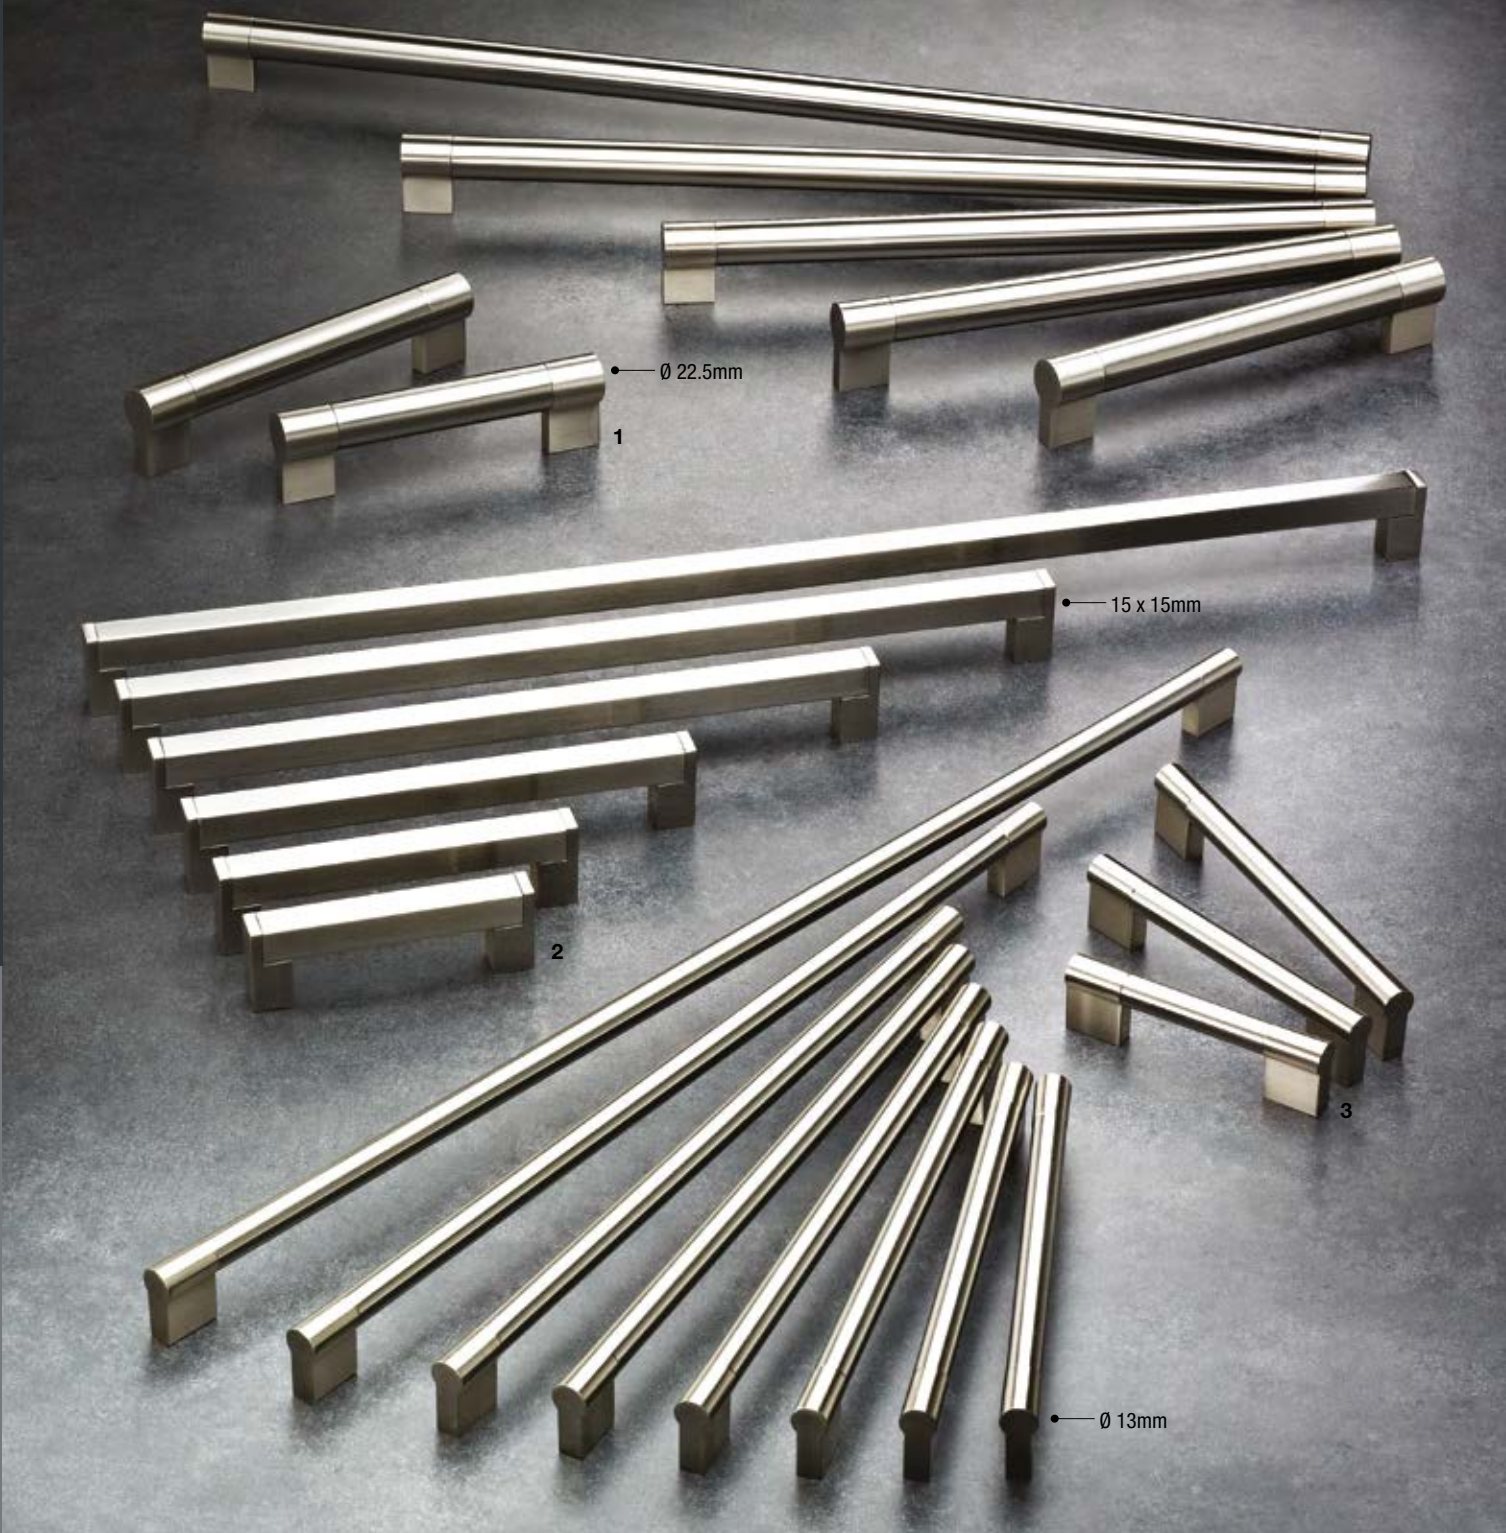

REF. NO.	COLOR FINISH	MATERIAL DESCRIPTION	DIMENSION C.C. / Ø	OVERALL DIMENSION (L x P) METRIC	OVERALL DIMENSION (L x P) IMPERIAL	SCREW NAIL
1 BP500128	195	Stainless and metal	128mm c.c.	153 x 43mm	6" x 1 11/16"	8/32
BP500160	195	Stainless and metal	160mm c.c.	185 x 43mm	7 1/4" x 1 11/16"	8/32
BP500192	195	Stainless and metal	192mm c.c.	217 x 43mm	8 1/2" x 1 11/16"	8/32
BP500256	195	Stainless and metal	256mm c.c.	281 x 43mm	11 1/16" x 1 11/16"	8/32
BP500320	195	Stainless and metal	320mm c.c.	333 x 32mm	13 1/16" x 1 1/4"	8/32
BP500448	195	Stainless and metal	448mm c.c.	461 x 32mm	18 1/8" x 1 1/4"	8/32
BP500576	195	Stainless and metal	576mm c.c.	589 x 32mm	23 3/16" x 1 1/4"	8/32
2 BP52096	195	Stainless and metal	96mm c.c.	113 x 38mm	4 7/16" x 1 1/2"	8/32
BP520128	195	Stainless and metal	128mm c.c.	145 x 38mm	5 11/16" x 1 1/2"	8/32
BP520192	195	Stainless and metal	192mm c.c.	209 x 38mm	8 3/16" x 1 1/2"	8/32
BP520288	195	Stainless and metal	288mm c.c.	305 x 38mm	12" x 1 1/2"	8/32
BP520384	195	Stainless and metal	384mm c.c.	401 x 38mm	15 3/4" x 1 1/2"	8/32
BP520576	195	Stainless and metal	576mm c.c.	593 x 38mm	23 5/16" x 1 1/2"	8/32

REF. NO.	COLOR FINISH	MATERIAL DESCRIPTION	DIMENSION C.C. / Ø	OVERALL DIMENSION (L x P) METRIC	OVERALL DIMENSION (L x P) IMPERIAL	SCREW NAIL
3 BP52796	195	Stainless and metal	96mm c.c.	109 x 32mm	4 1/4" x 1 1/4"	8/32
BP527128	195	Stainless and metal	128mm c.c.	141 x 32mm	5 9/16" x 1 1/4"	8/32
BP527160	195	Stainless and metal	160mm c.c.	173 x 32mm	6 13/16" x 1 1/4"	8/32
BP527180	195	Stainless and metal	180mm .c.c.	193 x 32mm	7 9/16" x 1 1/4"	8/32
BP527192	195	Stainless and metal	192mm c.c.	205 x 32mm	8 1/16" x 1 1/4"	8/32
BP527224	195	Stainless and metal	224mm c.c.	237 x 32mm	9 5/16" x 1 1/4"	8/32
BP527256	195	Stainless and metal	256mm c.c.	269 x 32mm	10 9/16" x 1 1/4"	8/32
BP527288	195	Stainless and metal	288mm c.c.	301 x 32mm	11 13/16" x 1 1/4"	8/32
BP527320	195	Stainless and metal	320mm c.c.	333 x 32mm	13 1/16" x 1 1/4"	8/32
BP527416	195	Stainless and metal	416mm c.c.	429 x 32mm	16 7/8" x 1 1/4"	8/32
BP527576	195	Stainless and metal	576mm c.c.	589 x 32mm	23 3/16" x 1 1/4"	8/32